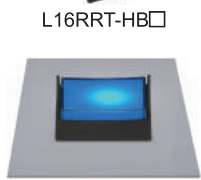

## Ø16 Pilot Lights (L16RR Series)

Type	Appearance	Model	Contact block	LED block
			C contact	DC voltage
Flat round, extended	 L16RR-EY□	L16RR-E□5	—	1 (5VDC)
		L16RR-E□12		1 (12VDC)
		L16RR-E□24		1 (24VDC)
※□ indicates color: <b>R</b> , <b>B</b> , <b>G</b> , <b>Y</b> , <b>W</b> ※The light unit and LED blocks are sold separately. (light unit: bold letters, LED block: regular letters) ※The LED color is the same as the control unit.				
• Dimensions (unit: mm) <div style="display: flex; justify-content: space-around; align-items: flex-start;">    </div> <p style="text-align: right;">※For panel cut-out dimensions, please refer to page A-48.</p>				

Type	Appearance	Model	Contact block	LED block
			C contact	DC voltage
Flat square (half guard), extended	 L16RRS-HG□	L16RRS-H□5	—	1 (5VDC)
		L16RRS-H□12		1 (12VDC)
		L16RRS-H□24		1 (24VDC)
※□ indicates color: <b>R</b> , <b>B</b> , <b>G</b> , <b>Y</b> , <b>W</b> ※The light unit and LED blocks are sold separately. (light unit: bold letters, LED block: regular letters) ※The LED color is the same as the control unit.				
• Dimensions (unit: mm) <div style="display: flex; justify-content: space-around; align-items: flex-start;">    </div> <p style="text-align: right;">※For panel cut-out dimensions, please refer to page A-48.</p>				

# Ø16 Pilot Lights

Type	Appearance	Model	Contact block	LED block
			C contact	DC voltage
Flat rectangular (half guard), extended		L16RRT-H□5	—	1 (5VDC)
		L16RRT-H□12		1 (12VDC)
		L16RRT-H□24		1 (24VDC)

※□ indicates color: **R**, **B**, **G**, **Y**, **W**  
 ※The light unit and LED blocks are sold separately.  
 (light unit: bold letters, LED block: regular letters)  
 ※The LED color is the same as the control unit.