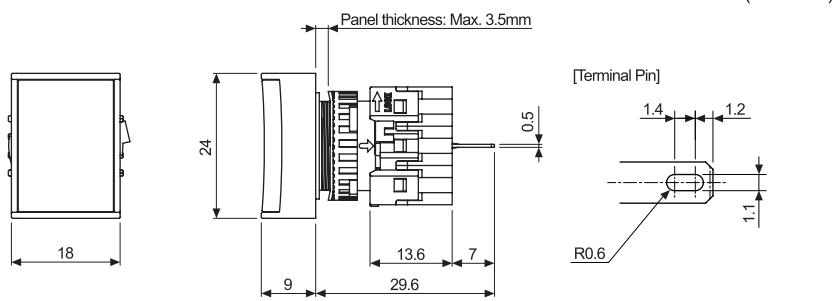

Ø16 Pilot Lights

Type	Appearance	Model	Contact block	LED block
			C contact	DC voltage
Flat rectangular (half guard), extended		L16RRT-H□5	—	1 (5VDC)
		L16RRT-H□12		1 (12VDC)
		L16RRT-H□24		1 (24VDC)

※□ indicates color: **R**, **B**, **G**, **Y**, **W**
※The light unit and LED blocks are sold separately.
(light unit: bold letters, LED block: regular letters)
※The LED color is the same as the control unit.

• Dimensions

※For panel cut-out dimensions, please refer to page A-48.

Control Switches

Ø16

Ø22/25

Ø30

□30

Push Button Switches

Round

Square

Rectangular

Selector Switches

Round

Square

Rectangular

Key Selector Switches

Round

Square

Rectangular

Double Push Button Switches

Mushroom-head Push Button Switches

Emergency Switches

Pilot Lights

Accessories

Buzzers